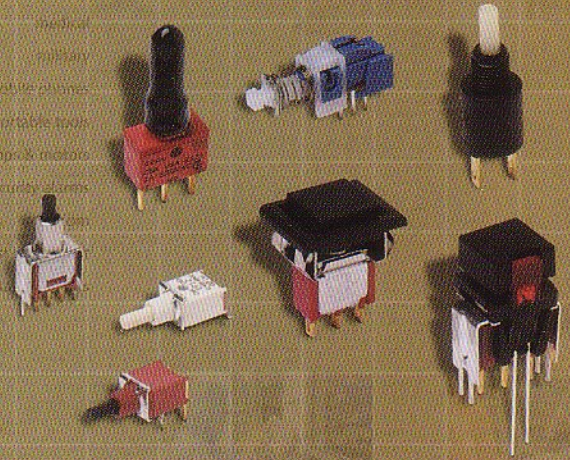

toggle

pushbutton