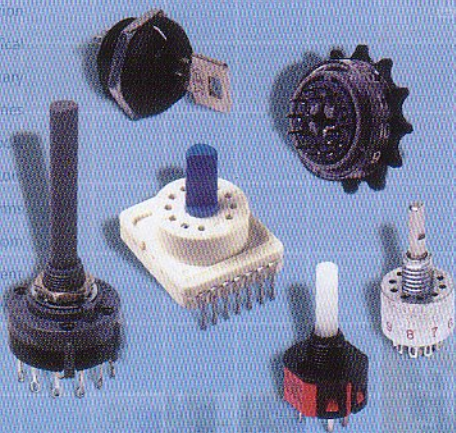

pushbutton

rotary