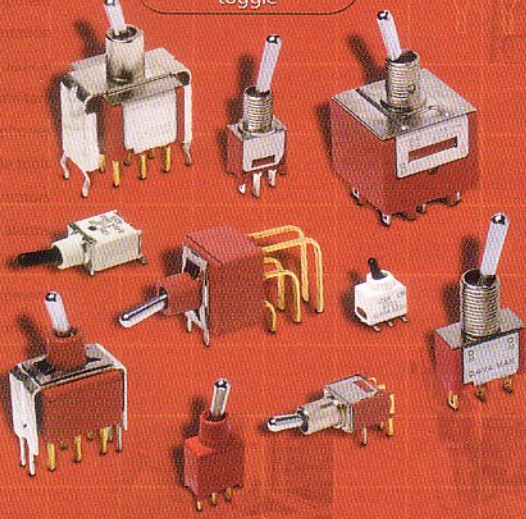

toggle

toggle

pushbutton

rotary

slide