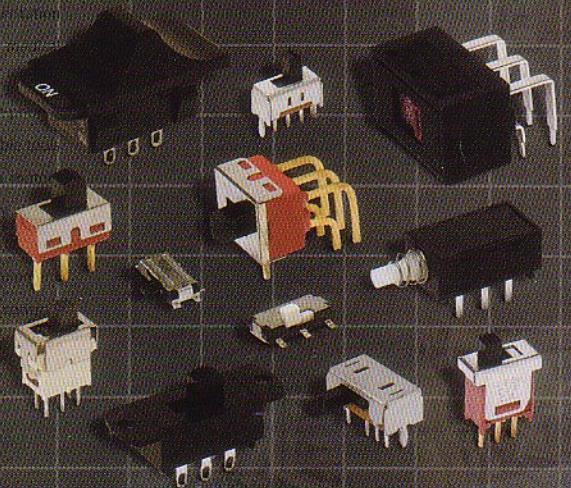

rotary

slide